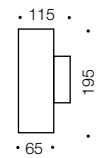

Measurements